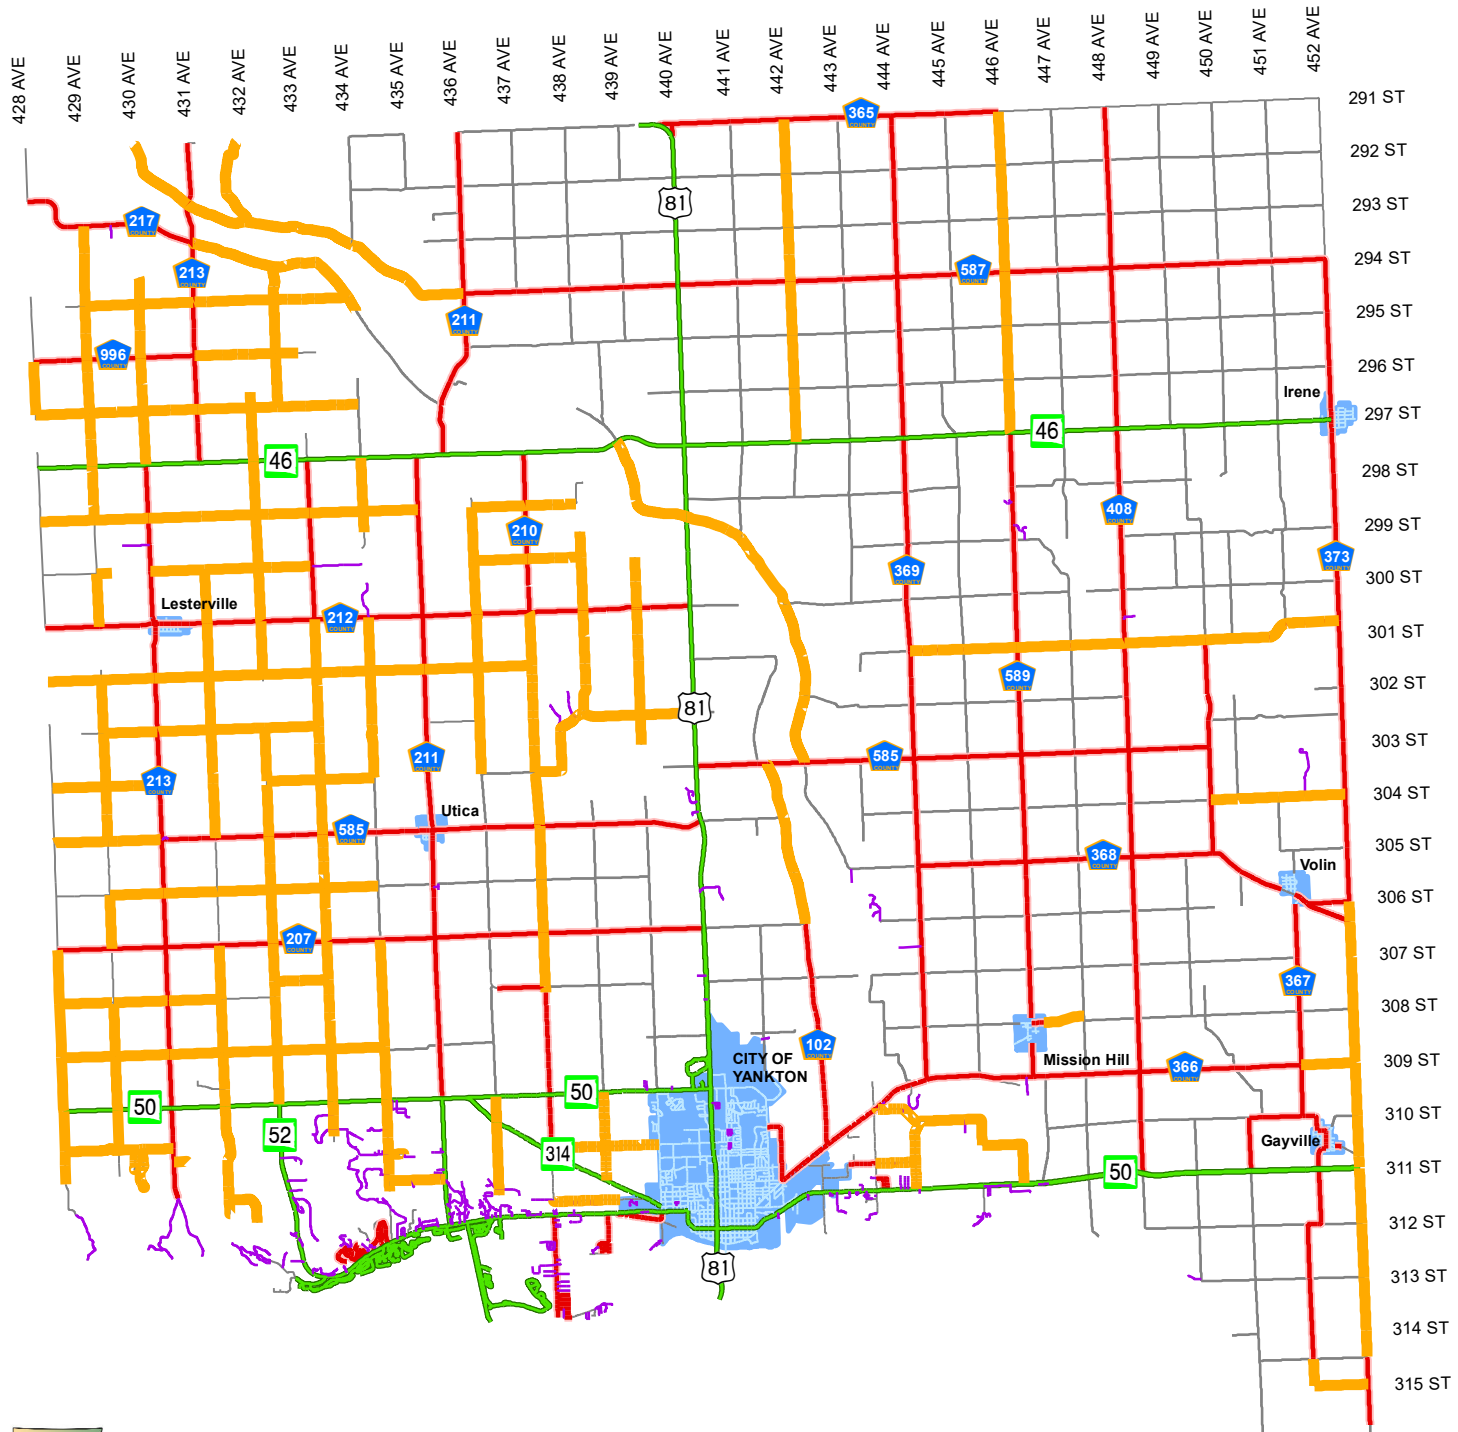

YANKTON COUNTY

HIGHWAY DEPARTMENT

SNOW ROUTES

-  COUNTY GRAVEL
-  COUNTY PAVED
-  STATE
-  TOWNSHIP
-  CITY
-  SUBDIVISION / PRIVATE
-  CITY LIMITS